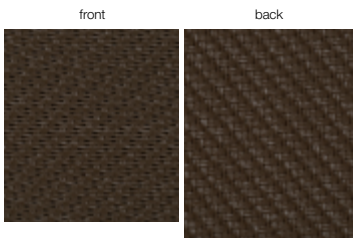

←out

Serge 1%

REFLECTS SUNLIGHT OUTDOORS
GLASSFIBRE
OF = 1%

Serge 1%

Colours & references

Serge 1% 002002 white | white

Serge 1% 008008 linen | linen

Serge 1% 002007 white | pearl grey

Serge 1% 007007 pearl grey | pearl grey

Serge 1% 001002 grey | white

Serge 1% 001001 grey | grey

Serge 1% 011011 bronze | bronze

Serge 1% 010010 charcoal | charcoal

Serge 1% 001010 grey | charcoal