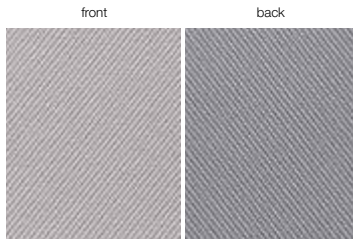

←out

Blockout Serge 600 Solar

REFLECTS SUNLIGHT OUTDOORS
BLOCKOUT
OF = 3%

Serge 600 BO Solar

Colours & references

Serge 600 BO Solar 002002 white | white

Serge 600 BO Solar 002007 white | pearl grey

Serge 600 BO Solar 007007 pearl grey | pearl grey

Serge 600 BO Solar 001002 grey | white

Serge 600 BO Solar 033001 oyster shell

Serge 600 BO Solar 001001 grey | grey

Serge 600 BO Solar 001010 grey | charcoal

Serge 600 BO Solar 010010 charcoal | charcoal