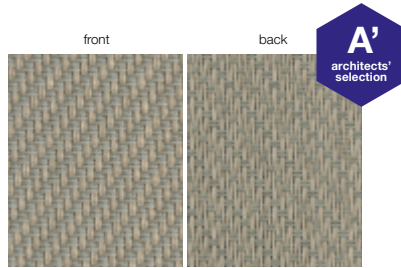

Serge 600 007007 pearl grey | pearl grey

Serge 600 032031 duck egg