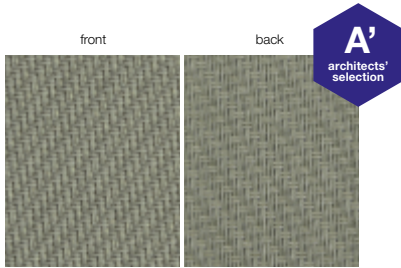

Serge 600

Colours & references

Serge 600 031031 jade river