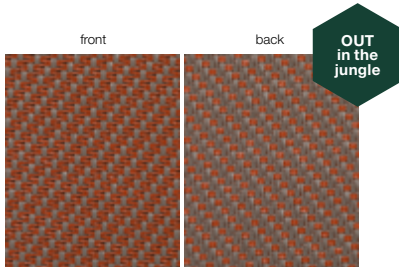

Serge 600 008079 linen | grey-gold

Serge 600 033041 maroon